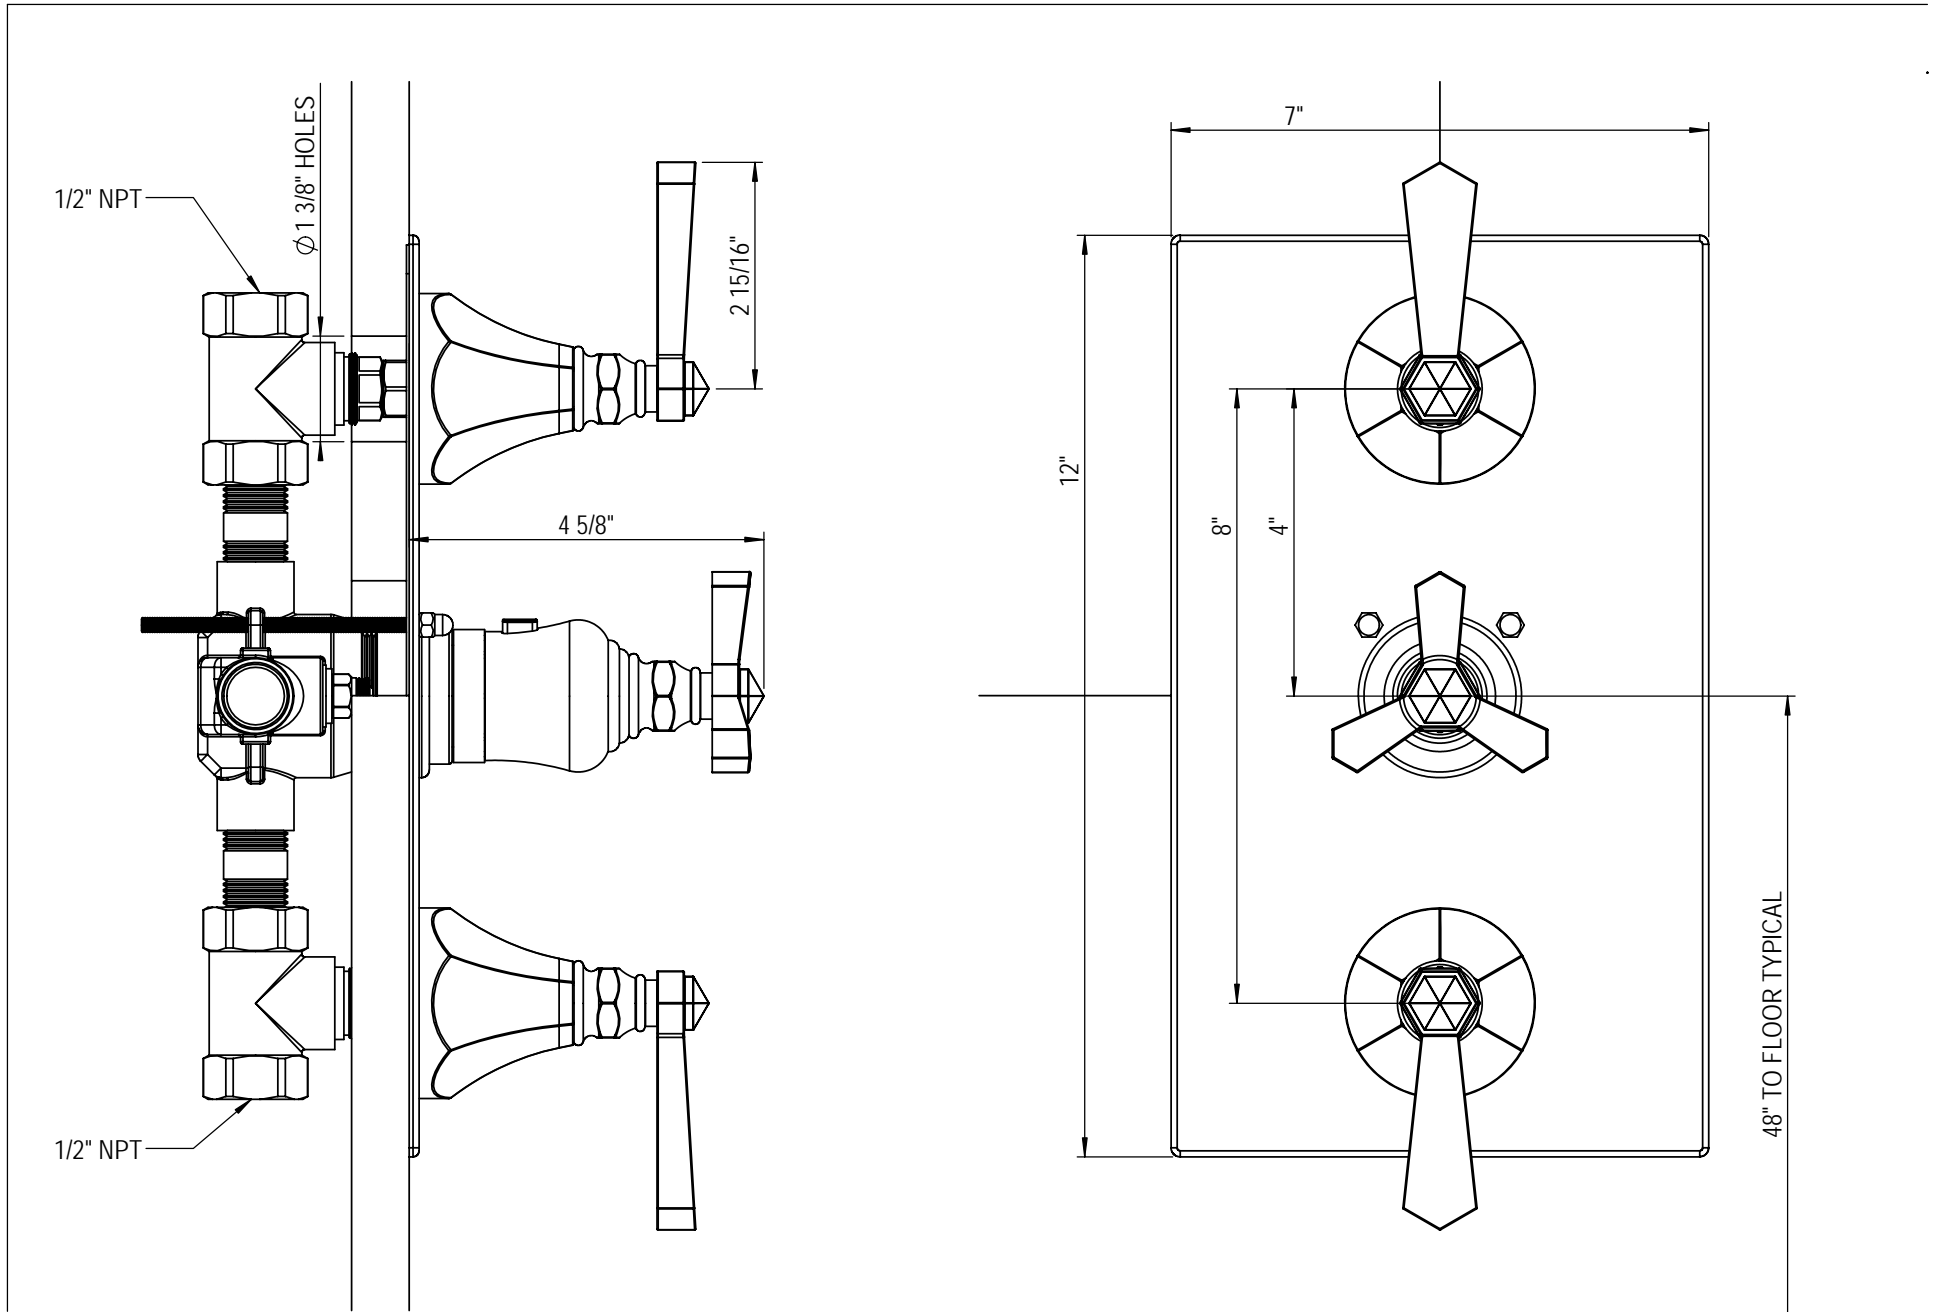

3/4" Temperature Control Valve & Two Shut-Off Valves 4RRBHXL

TEL: 905-851-6781
 FAX: 905-851-8031
 TOLL FREE: 800-461-5901

THE **Rubinet** FAUCET COMPANY

www.rubinet.com

1/2" Temperature Control Valve & Two Shut-Off Valves 4SRBHXL