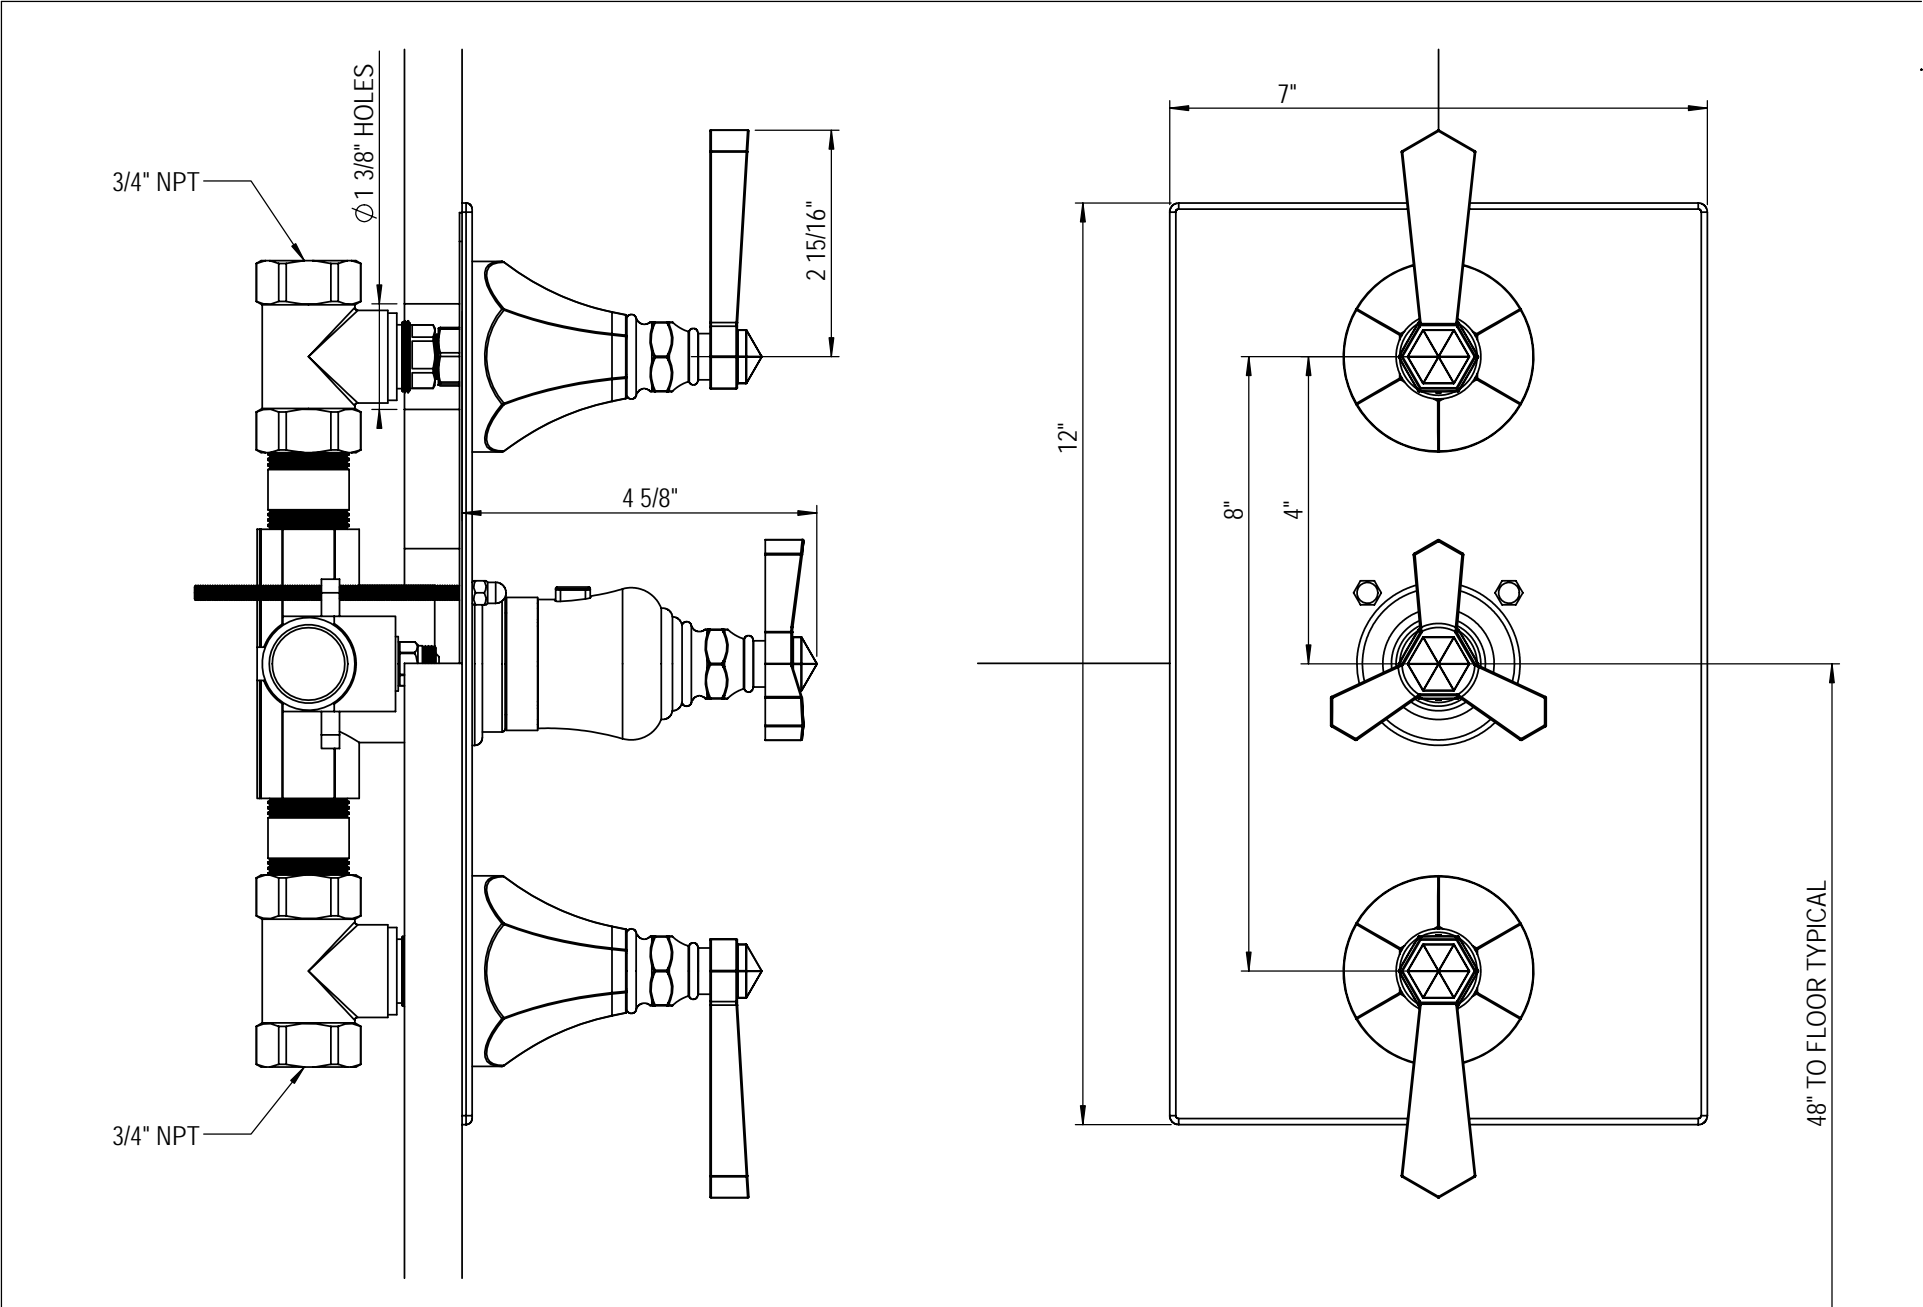

3/4" Temperature Control Valve & Two Shut-Off Valves 4RRBHXL

TEL: 905-851-6781
 FAX: 905-851-8031
 TOLL FREE: 800-461-5901

THE **Rubinet** FAUCET COMPANY

www.rubinet.com

1/2" Temperature Control Valve & Two Shut-Off Valves 4SRBHXL